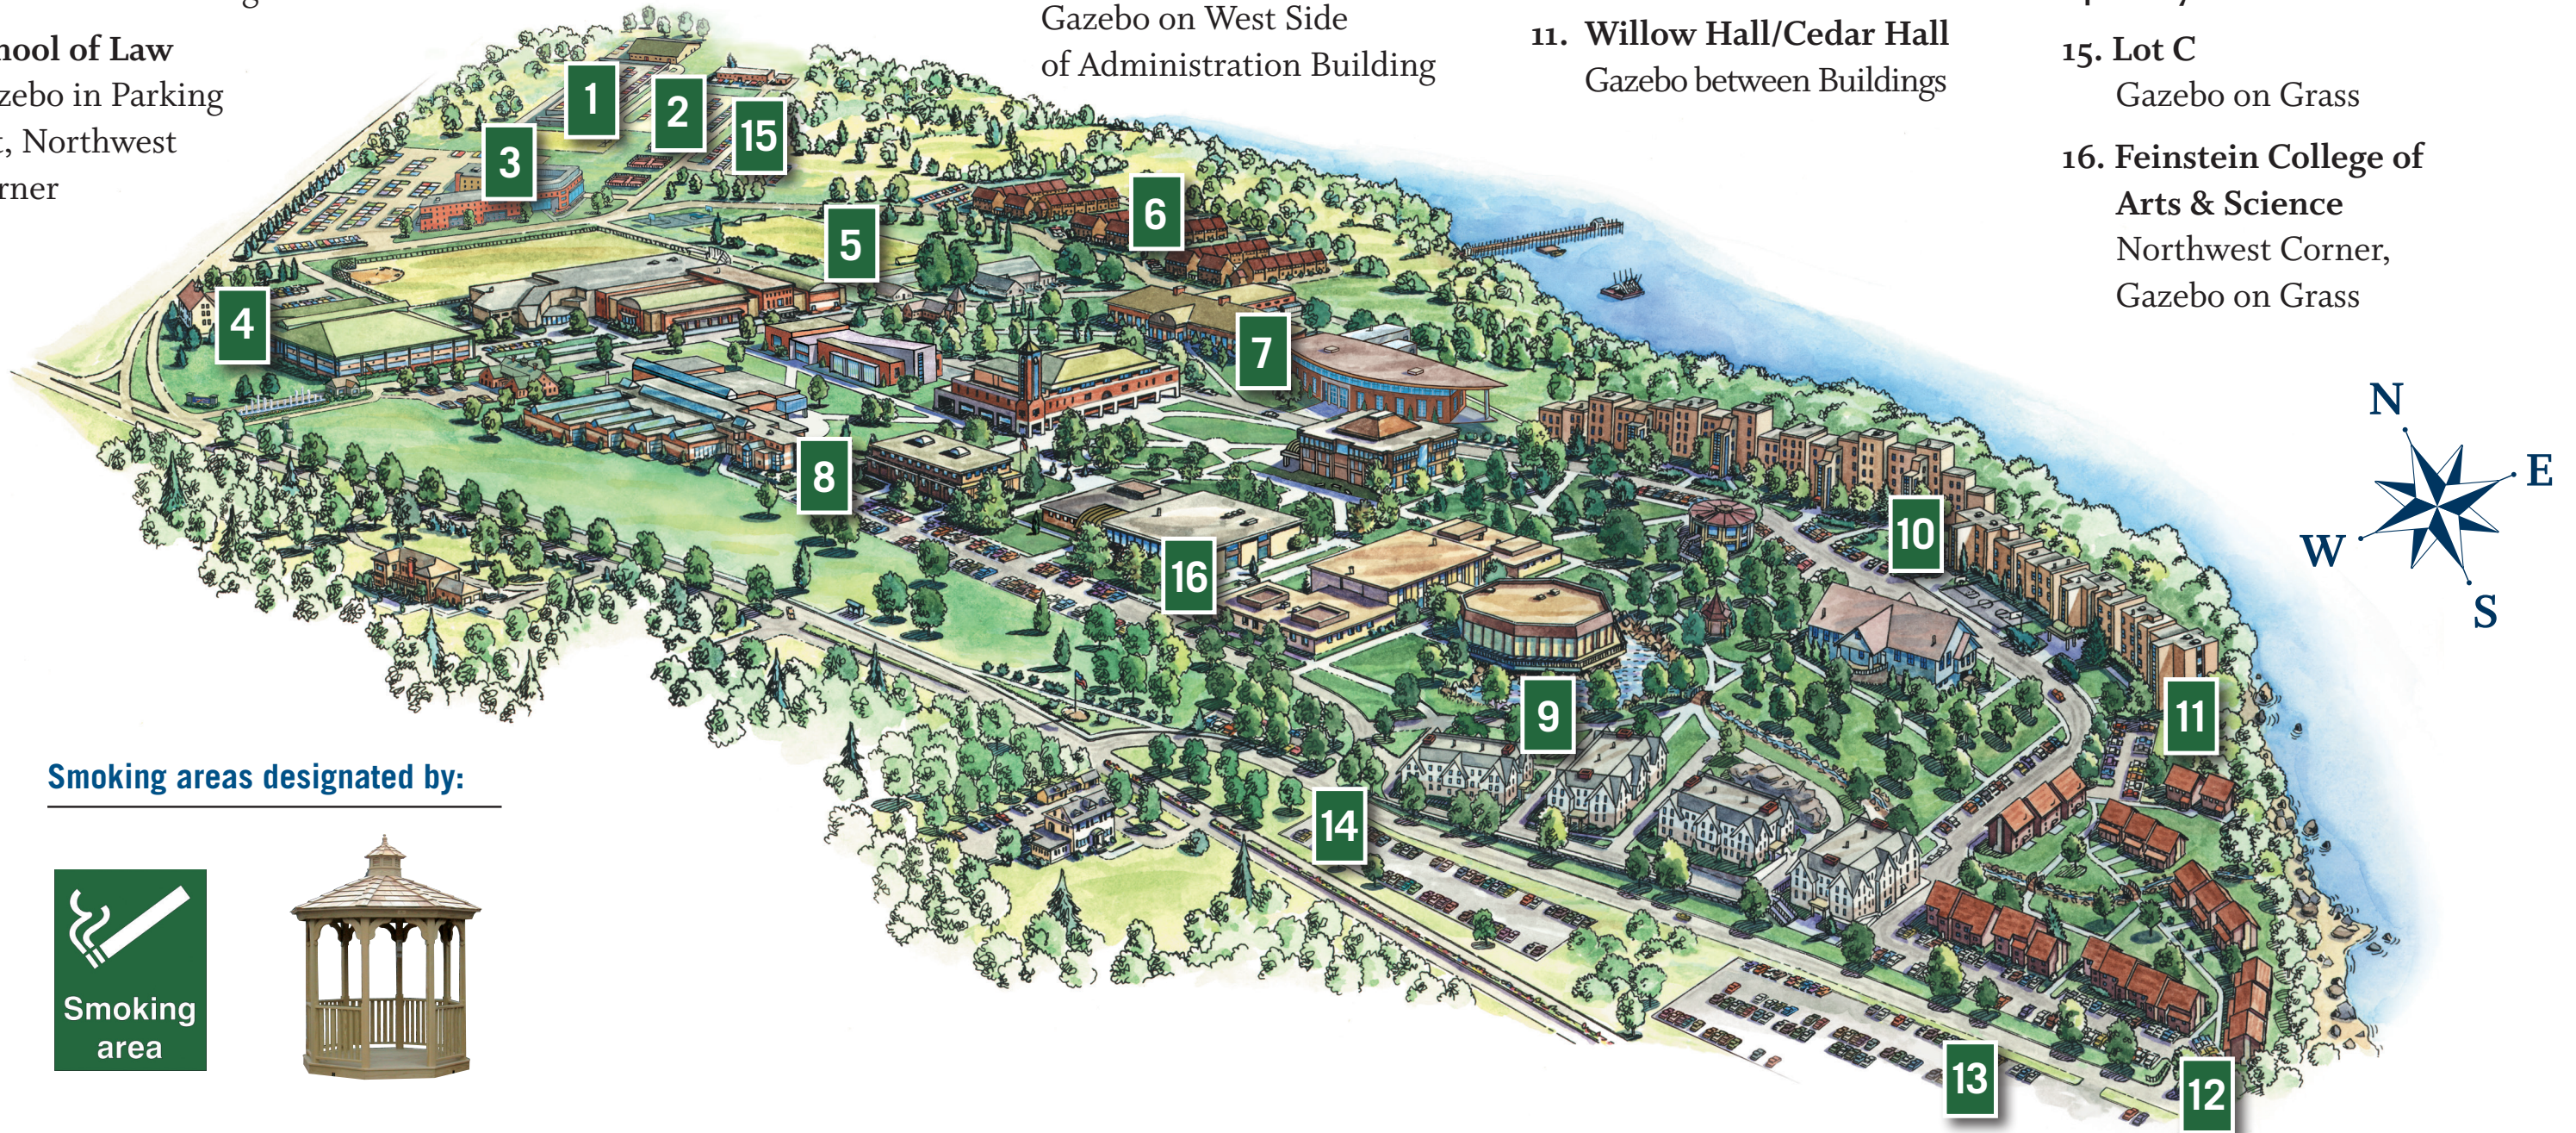

UNIVERSITY POLICY: NO SMOKING ON CAMPUS

Except in the following designated smoking areas

- 1. **Parking Garage**
Ground Floor, Northwest Corner
- 2. **Lot A**
- 3. **North Residence Hall**
Gazebo near Parking Lot
- 4. **School of Law**
Gazebo in Parking Lot, Northwest Corner

- 5. **ELS Language Center**
Gazebo on the Grass
- 6. **Bayside**
Gazebos in Courtyards

- 7. **Marine & Natural Sciences Building**
Gazebo on the Grass
- 8. **Architecture/ Administration Buildings**
Gazebo on West Side of Administration Building

- 9. **Stonewall Terrace**
Gazebo between Stonewall & Pond
- 10. **Cedar Hall/Maple Hall**
Gazebo between Buildings
- 11. **Willow Hall/Cedar Hall**
Gazebo between Buildings

- 12. **Willow Hall**
Gazebo by Southern Exit of University
- 13. **Lot H**
- 14. **Lot 7**
- 15. **Lot C**
Gazebo on Grass
- 16. **Feinstein College of Arts & Science**
Northwest Corner, Gazebo on Grass

Smoking areas designated by: