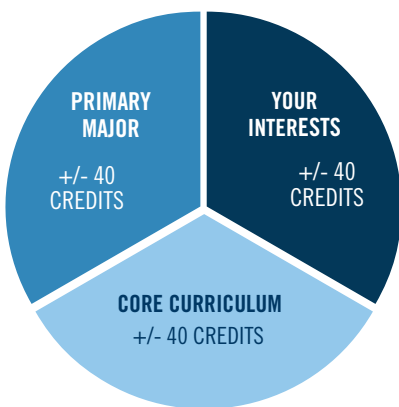

UNDECLARED

Roger Williams University offers a wide variety of programs across the arts, sciences, and professional fields - all with a strong liberal arts foundation. Students explore their interests and passions through general education courses, majors and minors, and electives. With over 50 majors as well as minors, concentrations, and certificates to choose, your choices and opportunities are endless!

All RWU students take courses in the Core general education program. This innovative educational path has a variety of course offerings. Students exploring their major can be assured that their Core coursework will guide them beyond the boundaries of any particular discipline and assist with identifying academic areas of interest.

THE CURRICULUM AT RWU

Designed with flexibility in mind, it's easy to think about your RWU degree in thirds. Of the 120 credits required for graduation, approximately one-third will be in your primary major, one-third will be in the Core Curriculum, and one-third will be comprised of courses you and your advisor choose to meet your academic needs and interests.

Last Updated: July 2021

APPLICATION DEADLINES

Early Action, November 15
Regular Decision, February 1

Apply online using the Common Application
at you.rwu.edu/apply or www.commonapp.org