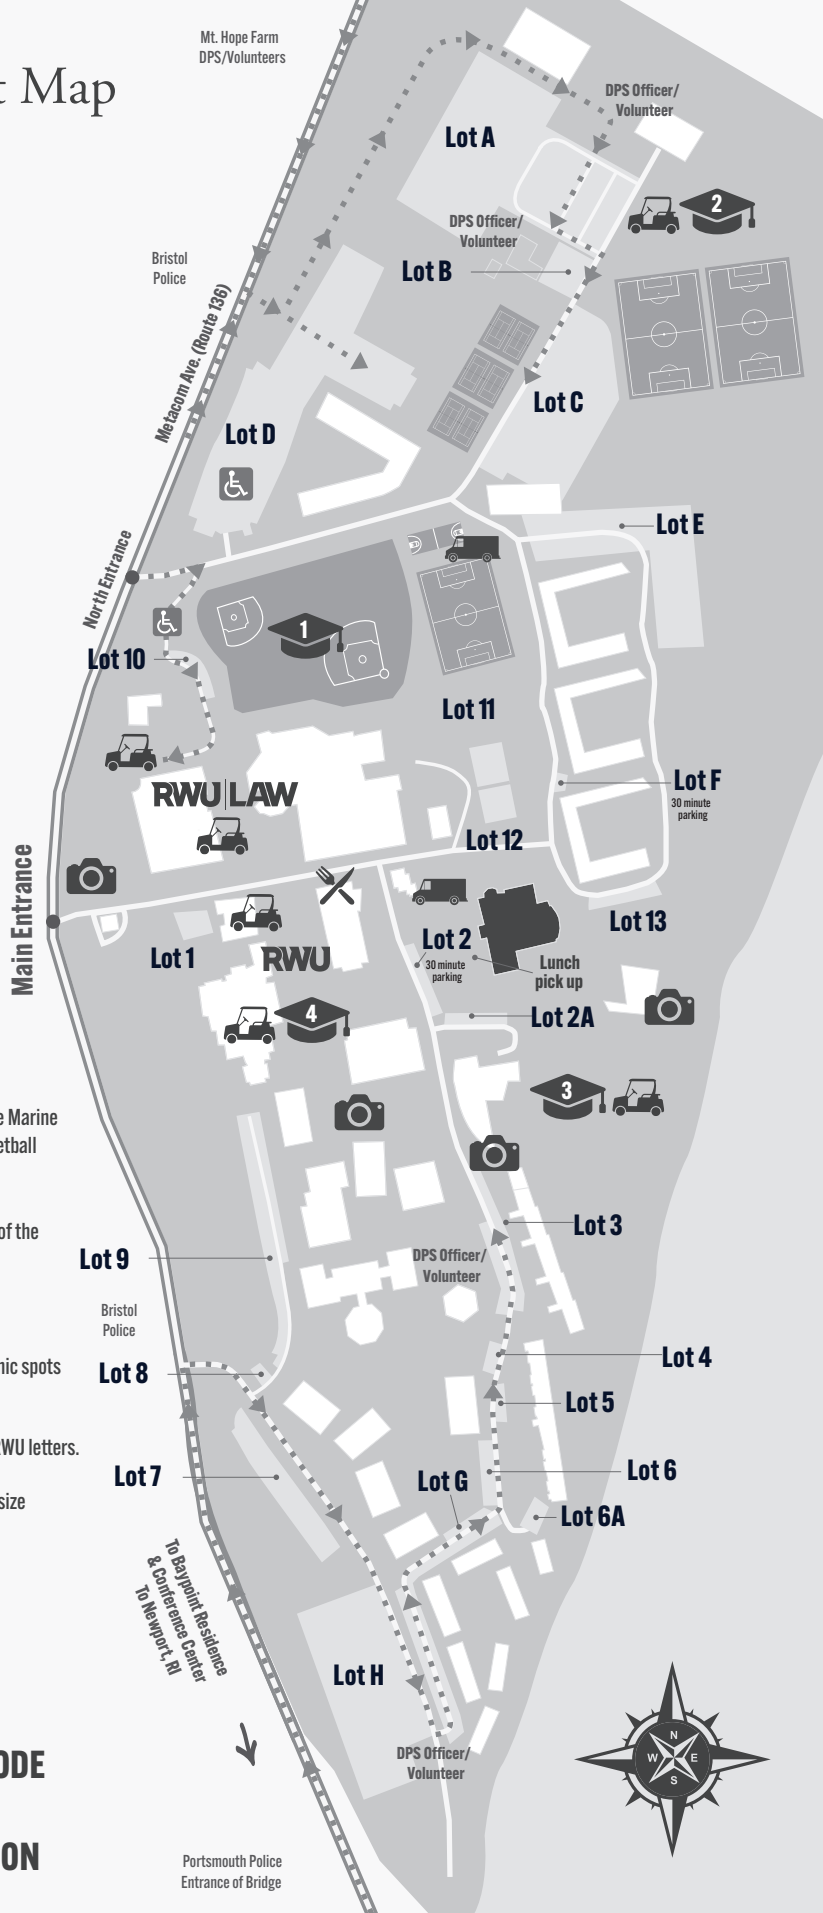

RWU Commencement Map

Parking Instructions

- **Lot A:** General Parking
- **Lot B:** General Parking
- **Lot C:** General Parking
- **Lot D:** Handicap Parking
- **Lot H:** General Parking
- **Lot 7:** General Parking
- **Lot 9:** Reserved Parking
- **Lot 10:** Handicap Drop-off

Traffic Flow:

Ceremony Locations

- **Cap 1.** Main Athletic Field: Main Ceremony, Feinstein School of Social and Natural Sciences & School of Law
- **Cap 2.** Tent on the Practice Soccer Field, North Campus: Gabelli School of Business & School of Justice Studies
- **Cap 3.** Tent behind Global Heritage Hall: School of Humanities, Arts and Education & School of Engineering, Computing and Construction Management
- **Cap 4.** Tent on the Quad between the ARCH building and the Library: Extension School & Cummings School of Architecture

C concessions & Food Trucks

Food Trucks - will be located in front of the Marine and Natural Science Building and the basketball courts behind the main ceremony.

Concession Tent - will be located in front of the Campus Recreation Center.

Photo Opportunities

Selfie Stations - take a photo at these iconic spots all around campus

RWU **RWU Letters** - take a photo with life-size RWU letters.

RWU LAW **RWU LAW Letters** - take a photo with life-size RWU LAW letters.

Golf Carts

Golf carts will be dedicated to helping folks get around campus.

SCAN QR CODE FOR MORE INFORMATION

Portsmouth Police Entrance of Bridge