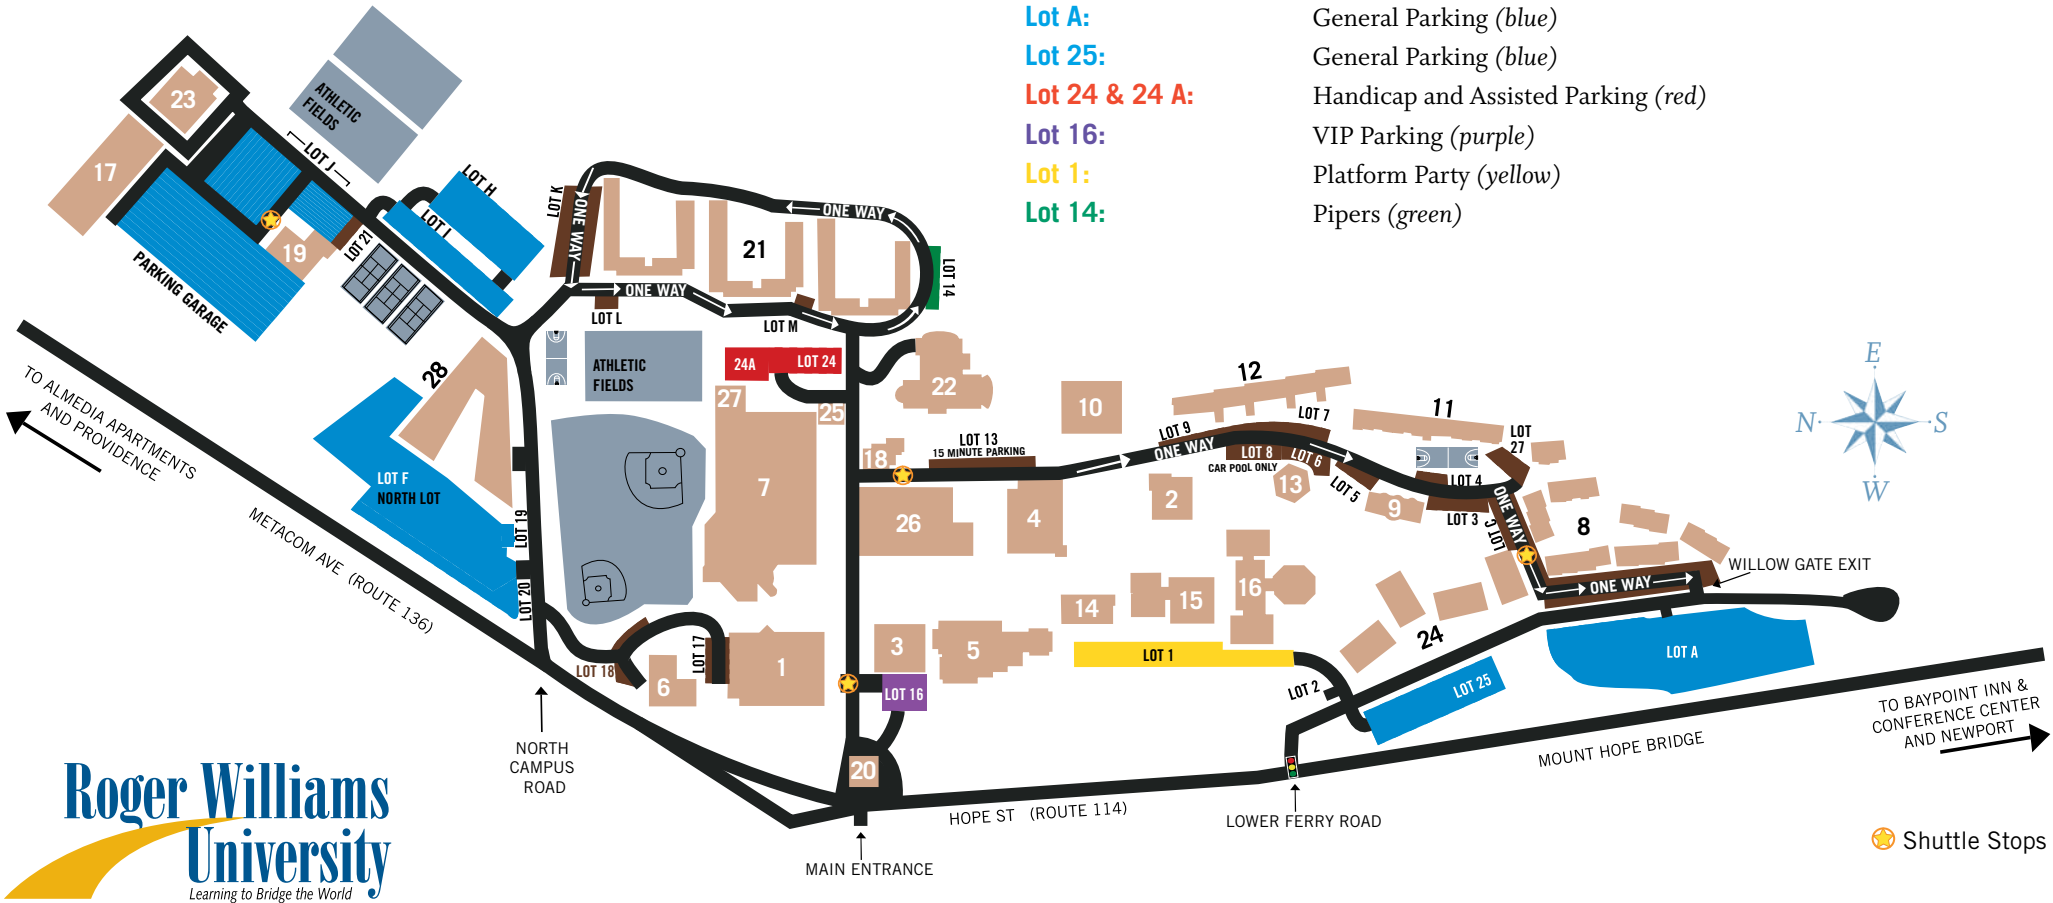

Parking Instructions

Department of Public Safety • One Old Ferry Road • Bristol, Rhode Island 02809 • 401-254-3611

Commencement 2011

Parking instructions for Commencement

- Lot F:** General Parking (blue)
- Lot H & I:** General Parking (blue)
- Lot J:** General Parking (blue)
- Parking Garage:** General Parking (blue)
- Lot A:** General Parking (blue)
- Lot 25:** General Parking (blue)
- Lot 24 & 24 A:** Handicap and Assisted Parking (red)
- Lot 16:** VIP Parking (purple)
- Lot 1:** Platform Party (yellow)
- Lot 14:** Pipers (green)

- | | | | |
|---|---|---|---|
| 1 School of Law | 8 Willow Hall Residence | 16 Feinstein College of Arts and Sciences and School of Justice Studies | 20 Public Safety & Information |
| 2 Gabelli School of Business | 9 Center for Student Development | 17 Facilities Management, Public Safety, Human Resources, Purchasing & Capital Projects | 21 Bayside Residence Complex |
| 3 Alumni & Admissions Center | 10 Global Heritage Hall | 18 Feinstein Service Learning / Career Center | 22 Marine and Natural Sciences Building |
| 4 Main Library | 11 Cedar Hall Residence | 19 North Hall Classroom Building | 23 Maher Center (privately owned) |
| 5 School of Architecture, Art and Historic Preservation | 12 Maple Hall Residence | | 24 Stonewall Terrace Residence Complex |
| 6 Performing Arts Center | 13 Fine Arts Building | | 25 Mail Room |
| 7 Campus Recreation Center | 14 Administration Building | | 26 The Commons |
| | 15 School of Engineering, Computing and Construction Management | | 27 ELS Language Centers |
| | | | 28 North Campus Residence Hall |